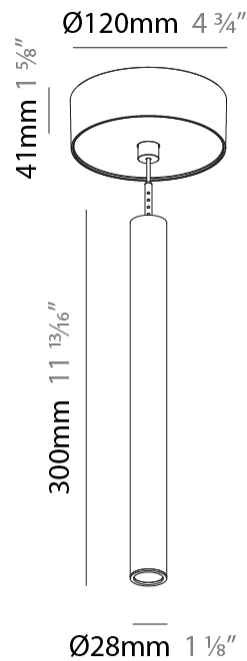

PHYSICAL

Shape: Cylinder
Diameter (mm): 28
Diameter (in): 1 1/8
Height (mm): 300
Height (in): 11 13/16
Max. Overall Height (mm): 2300
Max. Overall Height (in): 90 3/16
Light Distribution: Downlight
Weight (kg): 0.63
Weight (lbs): 1.39
Diffuser: Shine Ring - Opal / Yellow / Orange / Red / Blue / Green
Fixture Finish: SSR / BKV / CWI / CRY / HAB / LAG / UFT / ITA / RUA / RUR / MIC / FTG / MYG / TWT / LOD / PUS / FRO / FUP / KIA / POP / BLS / SPG / MEY / GOH / GUM / CHC / COM / ABZ / JAG / OBR / MOS / ROR
Fixture Material: Aluminum
Cable Details: 2000mm or 4000mm Black Cable

ELECTRICAL

Lamp Type: LED (Zhaga Standard)
Input Wattage (W): 6.6
Total Output Wattage (W): 6
Dimming: Tri-Mode (Non-Dimming and Phase Dimming (120Vac only) and 0-10V Dimming)
Driver Included: Yes
Driver Location: External
Driver Type: Constant Current - Universal
Driver Class: Class 2
Housing: ENCP3 w/quick connect
Input Voltage (V): 120 - 277
Constant Current (MA): 500

LED

Number of LEDs: 1
Color Temperature (°K): 2700 / 3000 / 4000
Max. Delivered Lumen (lm): 330 / 350 / 370
CRI: >90 CRI
Efficiency (%): 86
Lamp Life (hrs): 50000
Upon Request: ***3500K available in minimum quantities (larger quantities upon request)

OPTICAL

Optic°: 24 / 32 / 58

RATINGS AND CERTIFICATIONS

Certified By: Certified for North American Standards
IP rating: IP20