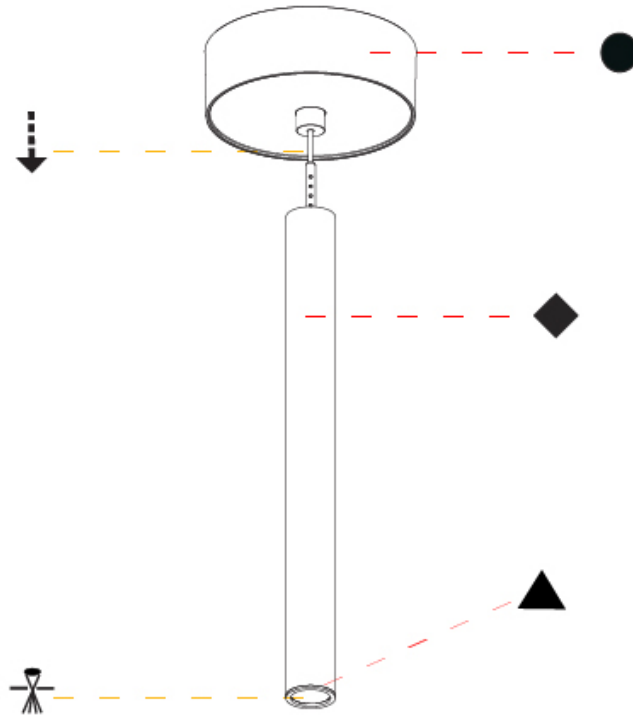

Shape: Cylinder
 Diameter (mm): 28
 Diameter (in): 1 1/8
 Height (mm): 300
 Height (in): 11 13/16
 Max. Overall Height (mm): 2300
 Max. Overall Height (in): 90 3/16
 Light Distribution: Downlight
 Weight (kg): 0.63
 Weight (lbs): 1.39
 Diffuser: Shine Ring - Opal / Yellow / Orange / Red / Blue / Green
 Fixture Finish: SSR / BKV / CWI / CRY / HAB / LAG / UFT / ITA / RUA / RUR / MIC / FTG / MYG / TWT / LOD / PUS / FRO / FUP / KIA / POP / BLS / SPG / MEY / GOH / GUM / CHC / COM / ABZ / JAG / OBR / MOS / ROR
 Fixture Material: Aluminum
 Cable Details: 2000mm or 4000mm Black Cable

OPTICAL

Optic°: 24 / 32 / 58

RATINGS AND CERTIFICATIONS

Certified By: Certified for North American Standards
 IP rating: IP20

HANGOVER PLUG SHINE MONOPOINT SURFACE CANOPY SUSPENSION

A30848-

PROJECT
TYPE
SPECIFIER
QUANTITY
DATE

Shape: Cylinder
 Diameter (mm): 28
 Diameter (in): 1 1/8
 Height (mm): 450
 Height (in): 17 11/16
 Max. Overall Height (mm): 2450
 Max. Overall Height (in): 96 7/16
 Light Distribution: Downlight
 Weight (kg): 0.64
 Weight (lbs): 1.41
 Diffuser: Shine Ring - Opal / Yellow / Orange / Red / Blue / Green
 Fixture Finish: SSR / BKV / CWI / CRY / HAB / LAG / UFT / ITA / RUA / RUR / MIC / FTG / MYG / TWT / LOD / PUS / FRO / FUP / KIA / POP / BLS / SPG / MEY / GOH / GUM / CHC / COM / ABZ / JAG / OBR / MOS / ROR
 Fixture Material: Aluminum
 Cable Details: 2000mm or 4000mm Black Cable